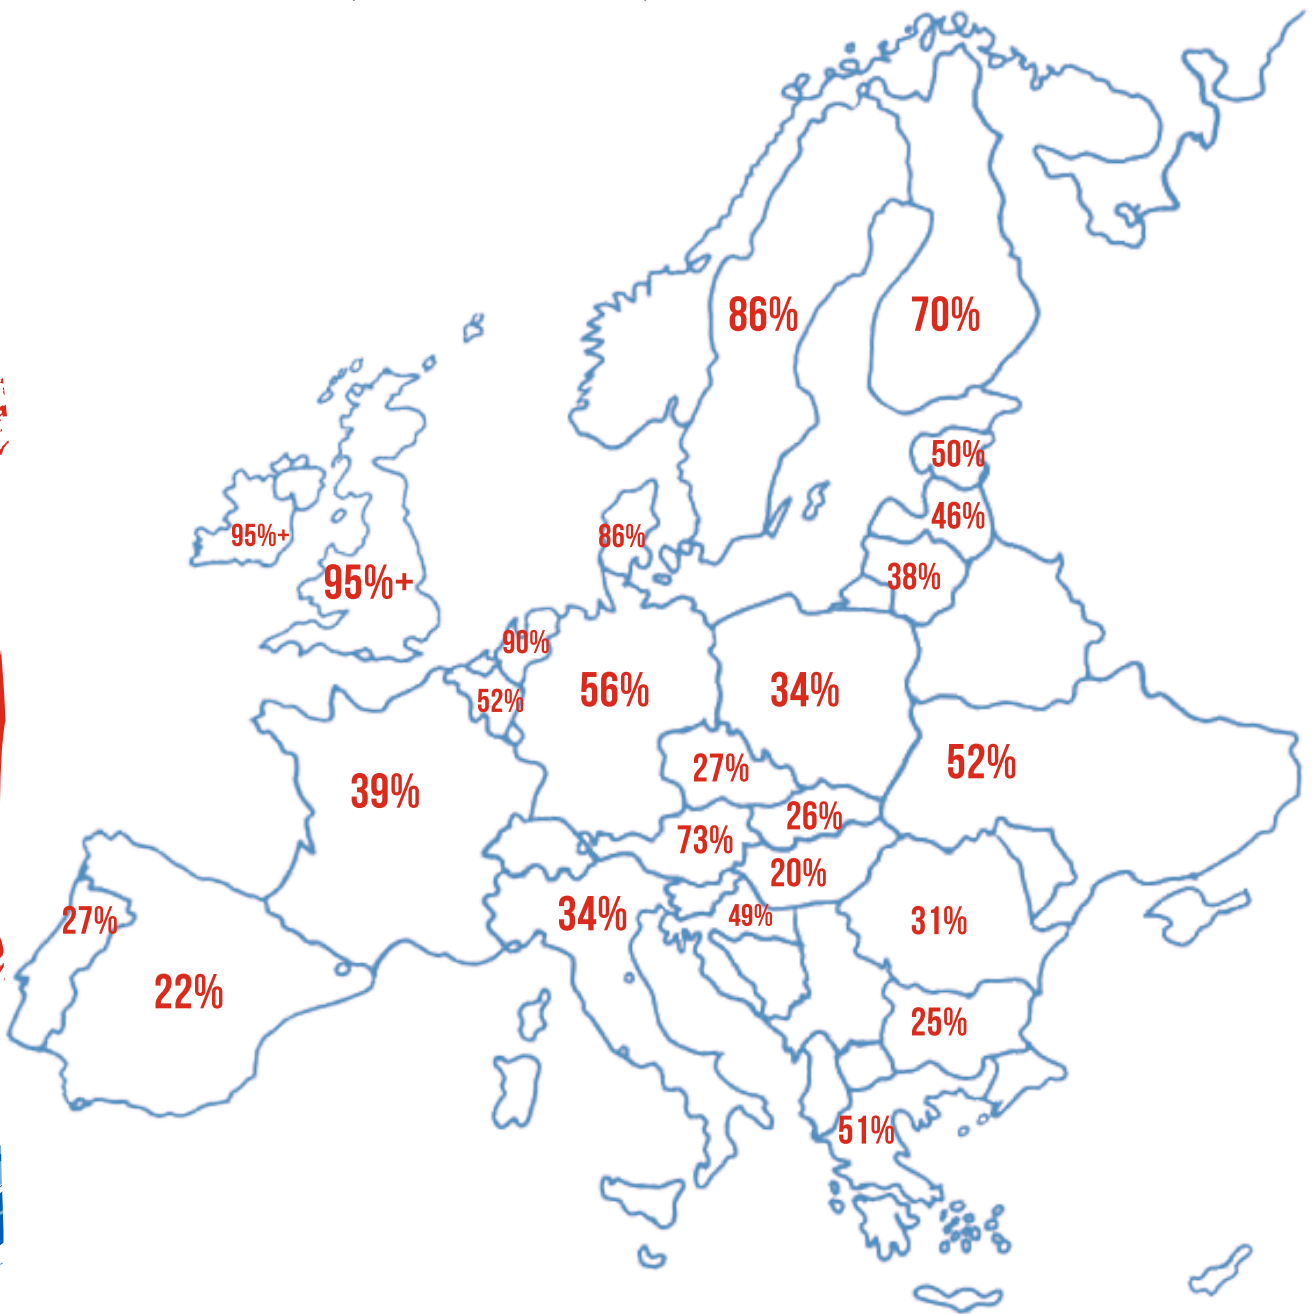

PERCENTAGE OF THE POPULATION ABLE TO HOLD A CONVERSATION IN ENGLISH

(SELF-REPORTED)

EUROBAROMETER 286, EUROPEAN COMMISSION, 2012

www.bluestamptravel.com
enquiries@bluestamptravel.com
0115 9404 500